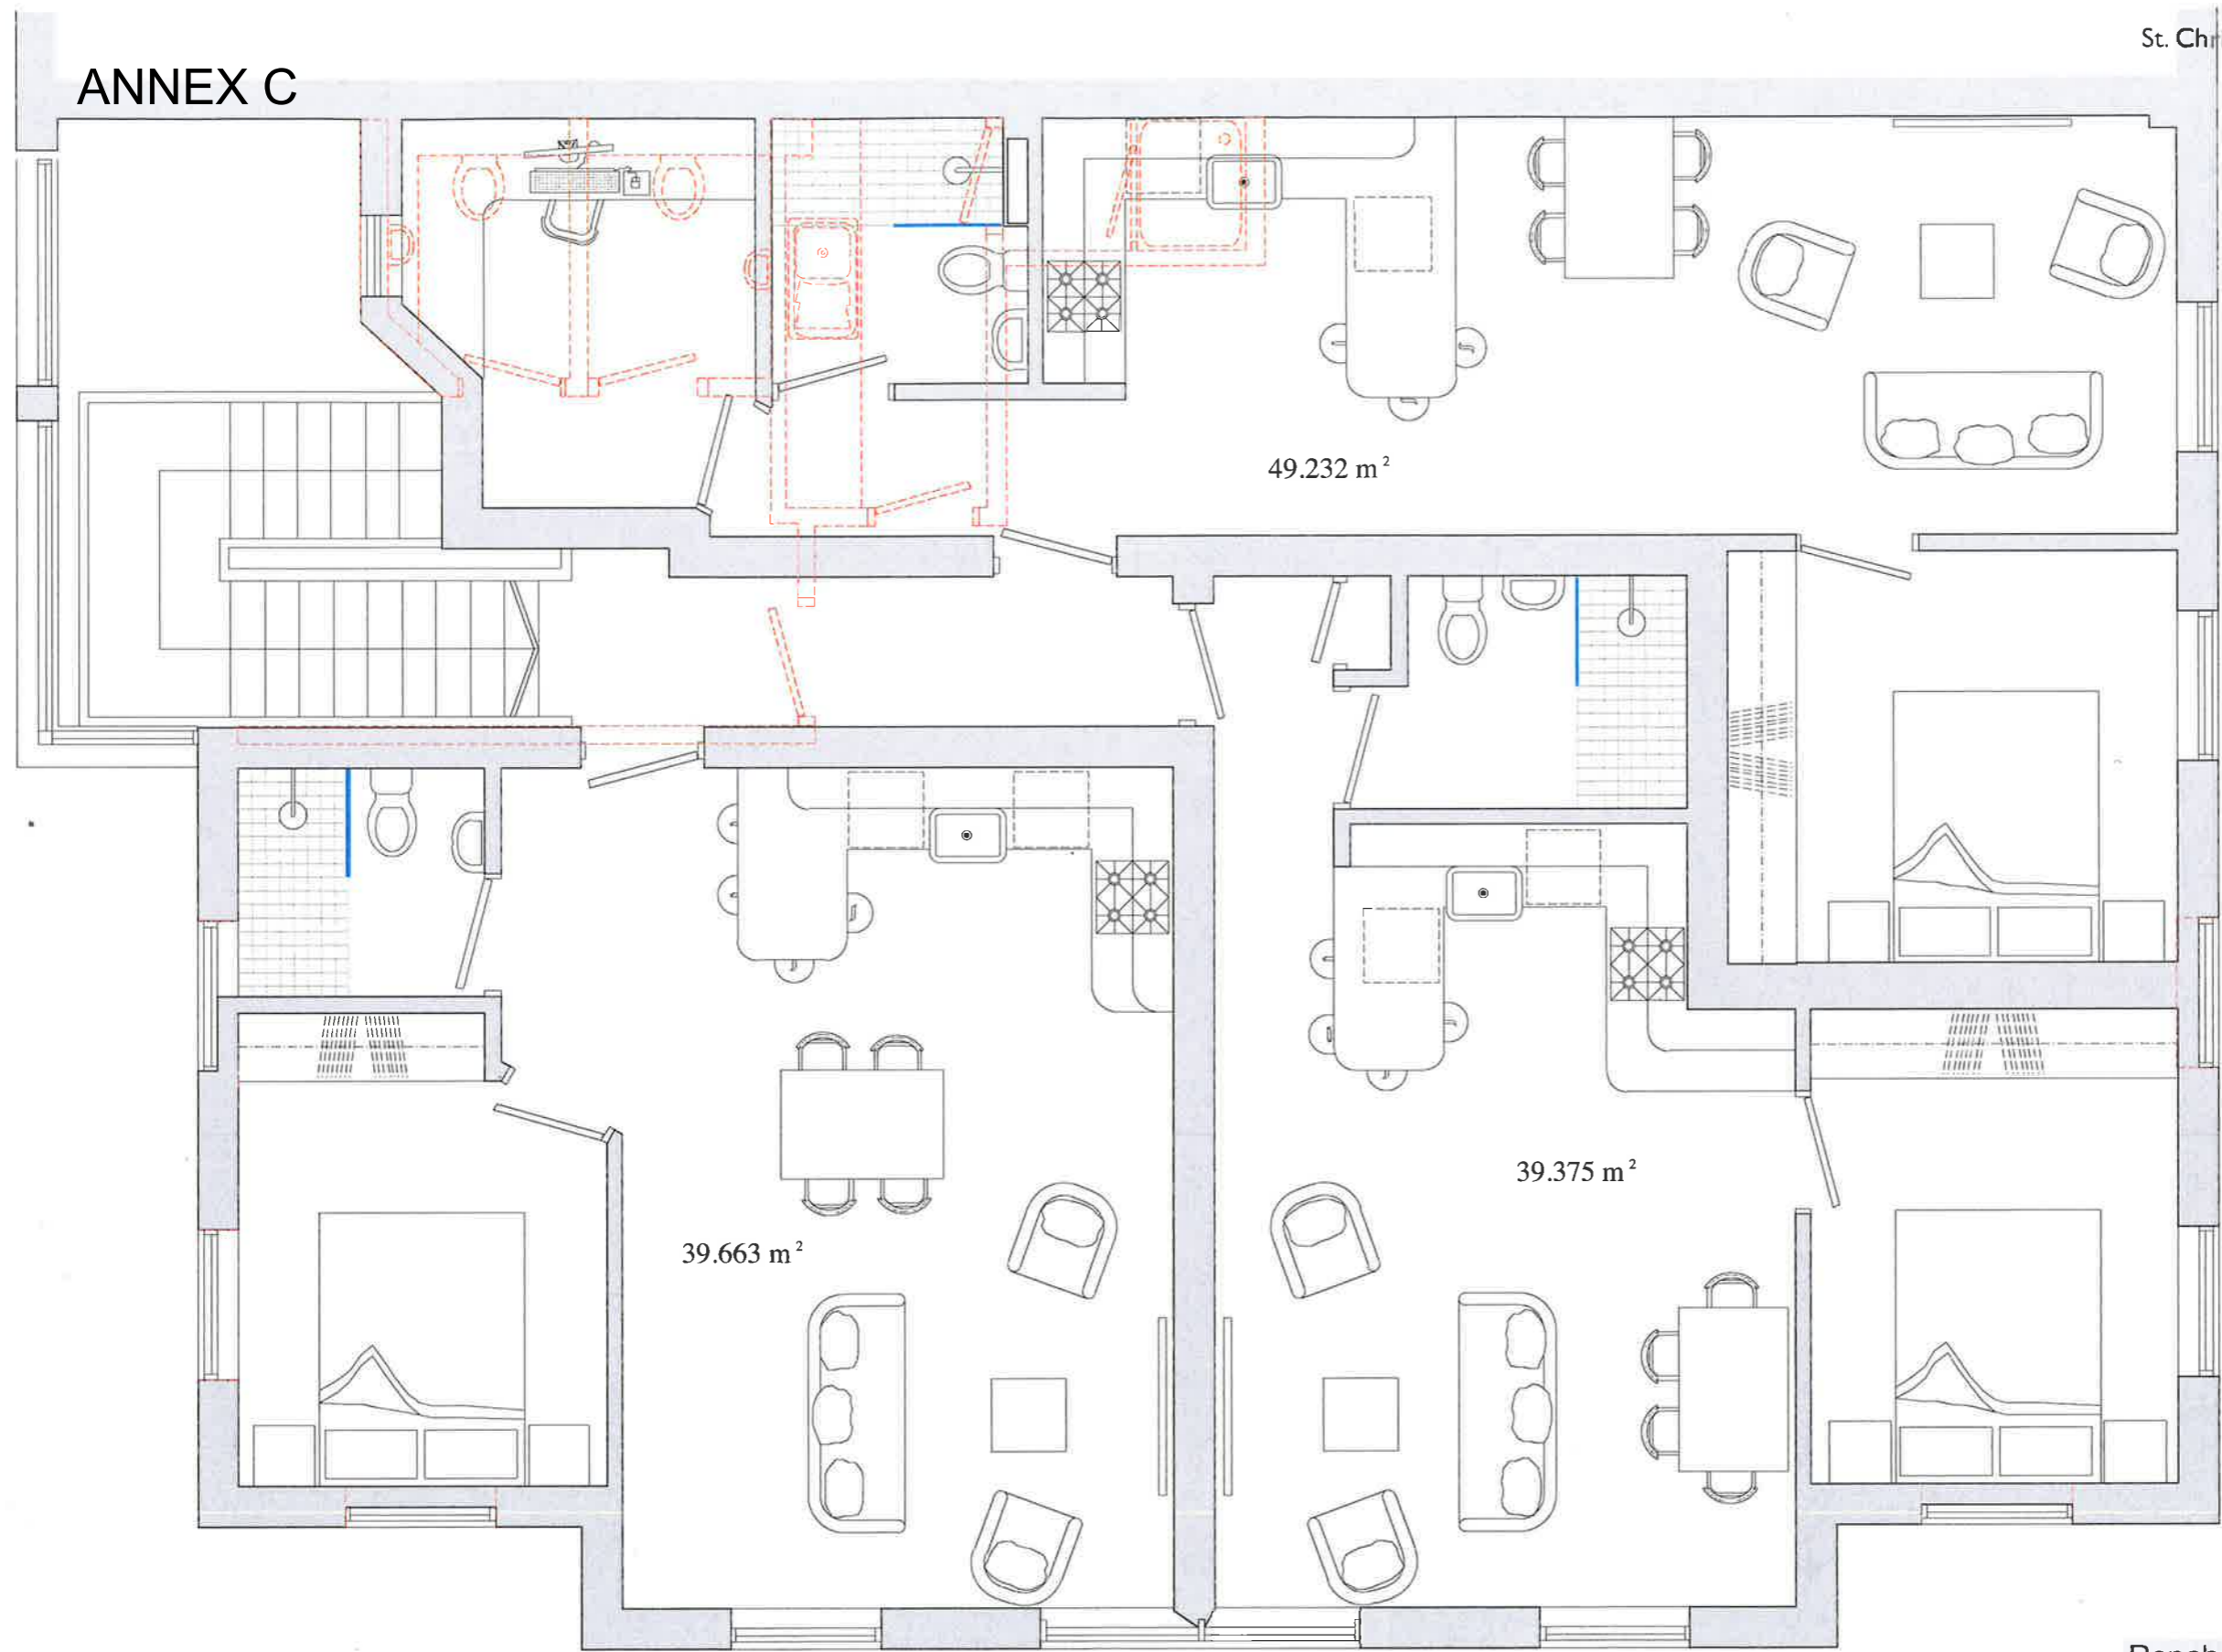

ANNEX C

St. Christopher House, George Cayley Drive

Bench Mark Designs
1 Montague Walk Upper Poppleton York YO26 6JG
Telephone / Fax :- 01904 782 803 ~ Mobile / Text :- 07759 054 683
E-mail :- bobmarks@benchmdesigns.com
Website :- www.benchmdesigns.com © All drawings copyright held

Title:-
First Floor Plan ~ Revised Sketch (red lines)

Scale:- 1:50   **Date:-** 10/16   **Drg N°:-** B/106-PL-21C